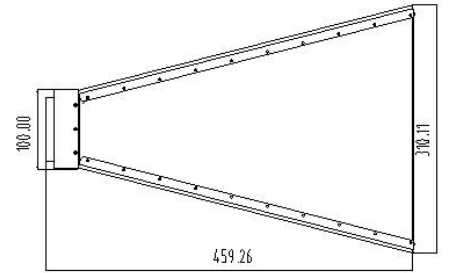

400-2700M 喇叭天线

产品型号/Model:

电气性能/Electrical specifications:

| | |
|-----------------------------|-----------------|
| 频率范围/Frequency range | 400~2700Hz |
| 增益/Gain | 5~10dBi |
| 辐射方向图/Radiation Pattern | 定向/Directional |
| 水平波瓣宽度 Horizontal Beamwidth | 35~75° |
| 垂直波瓣宽度/ Vertical Beamwidth | 35~85° |
| 电压驻波比/VSWR | ≤2.5 |
| 极化形式/ Polarization | 垂直/Vertical |
| 功率容量/Power Capacity | 100W |
| 输入阻抗/Input Impedance | 50 Ω |
| 接口形式/ RF Connector | N 型阴头/ N Female |

机械性能/Mechanical specifications:

| | |
|--------------|------------------|
| 尺寸/ Dimnsion | 大约 500x390x300mm |
| 重量/Weight | 4Kg |